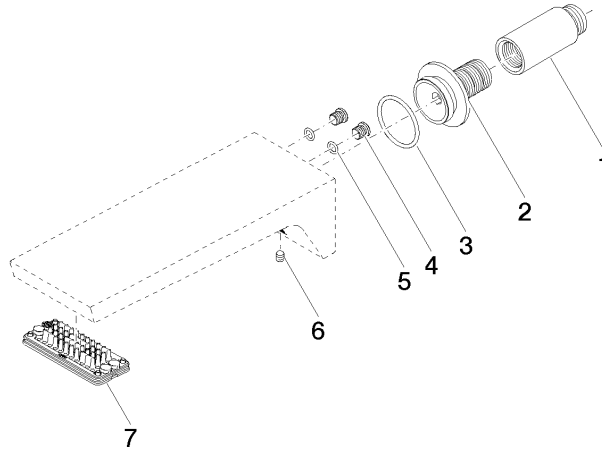

**CL.1 Bath spout for wall mounting - Brushed Dark Platinum**

CL.1

13 801 705

- 205mm projection
- rectangular spray pattern with 55 individual jets
- hole diameter 37 mm
- 1/2" connection
- plug-link mounting
- max. flow 24.6 l/min at 3 bar flow pressure

- Concealed wall elbow -** 35 085 970 90
- max. recess depth 163 mm
  - min. recess depth 90 mm

13 801 705

mm [inches]

Flow rate chart

Certificates

WRAS\_1512012.      LGA\_28683.      IAPMO\_4976 (4).

13 801 705

### Spare parts list

No.	Item Number	Name	Quantity used	Delivery time
1	09 24 03 081 10 90	extension	1	2
2	09 24 03 180 90	nipple	1	2
3	09 14 10 119 90	seal	1	2
4	09 31 20 027 10-00	plug	2	10
5	09 14 10 132 90	seal	2	2
6	90 31 11 004 00 90	pin	1	2
7	90 11 02 299 00 90	aerator	1	2