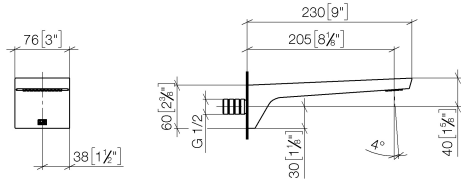

**CL.1 Bath spout for wall mounting - Brushed Dark Platinum**

CL.1

13 801 705

- 205mm projection
- rectangular spray pattern with 55 individual jets
- hole diameter 37 mm
- 1/2" connection
- plug-link mounting
- max. flow 24.6 l/min at 3 bar flow pressure

- Concealed wall elbow -** 35 085 970 90
- max. recess depth 163 mm
  - min. recess depth 90 mm

13 801 705

mm [inches]

Flow rate chart

Certificates

WRAS\_1512012.      LGA\_28683.      IAPMO\_4976 (4).

13 801 705